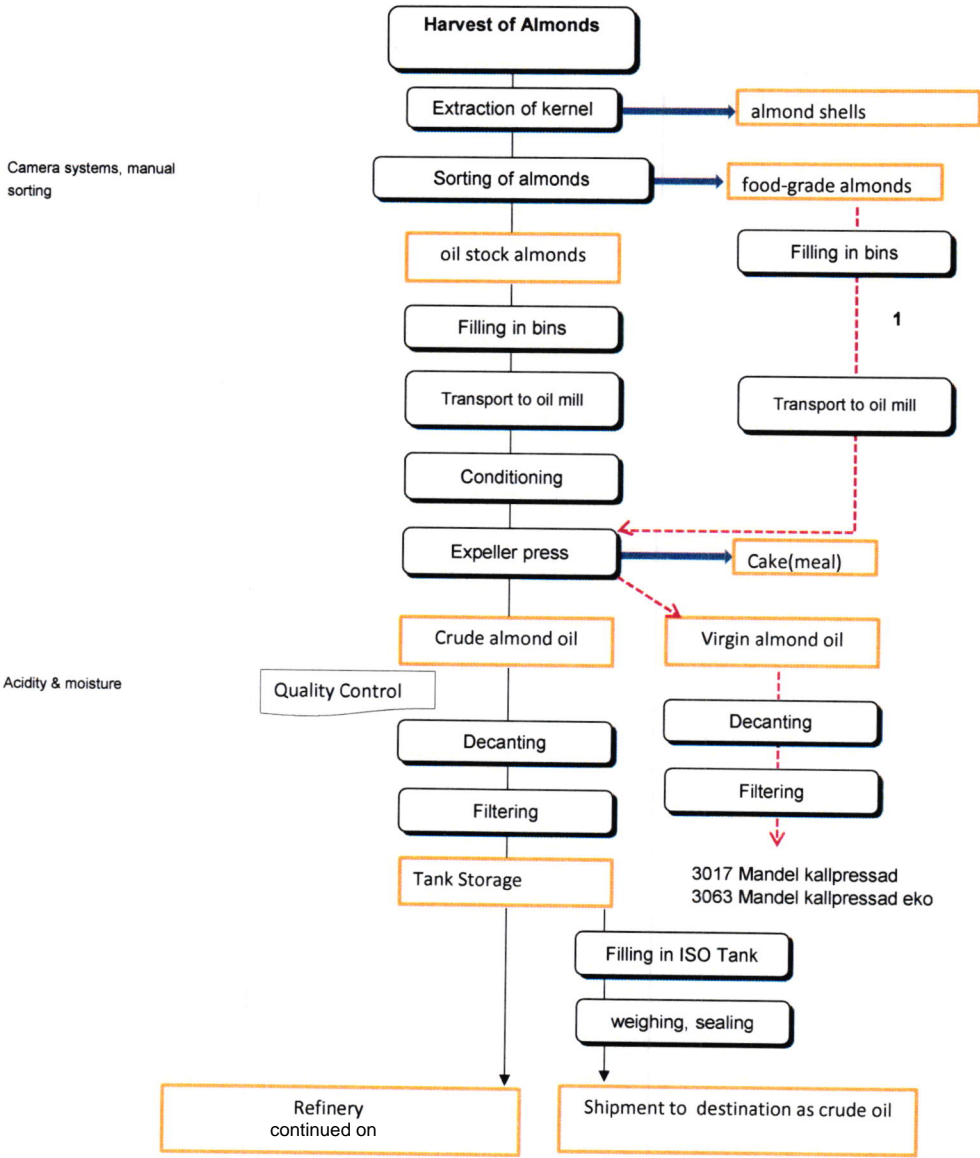

NKK	Flowchart Almond oil	Tablename	Almond oil
		Version	4
		Date	19.12.2013
		Replaces	3
		Dated	19.04.2013

This detailed process flow diagram is based on audits and descriptions of the producer. It represents a typical process. The single steps can vary and it cannot be legally inferred that the articles sold under any circumstances originate from the process.